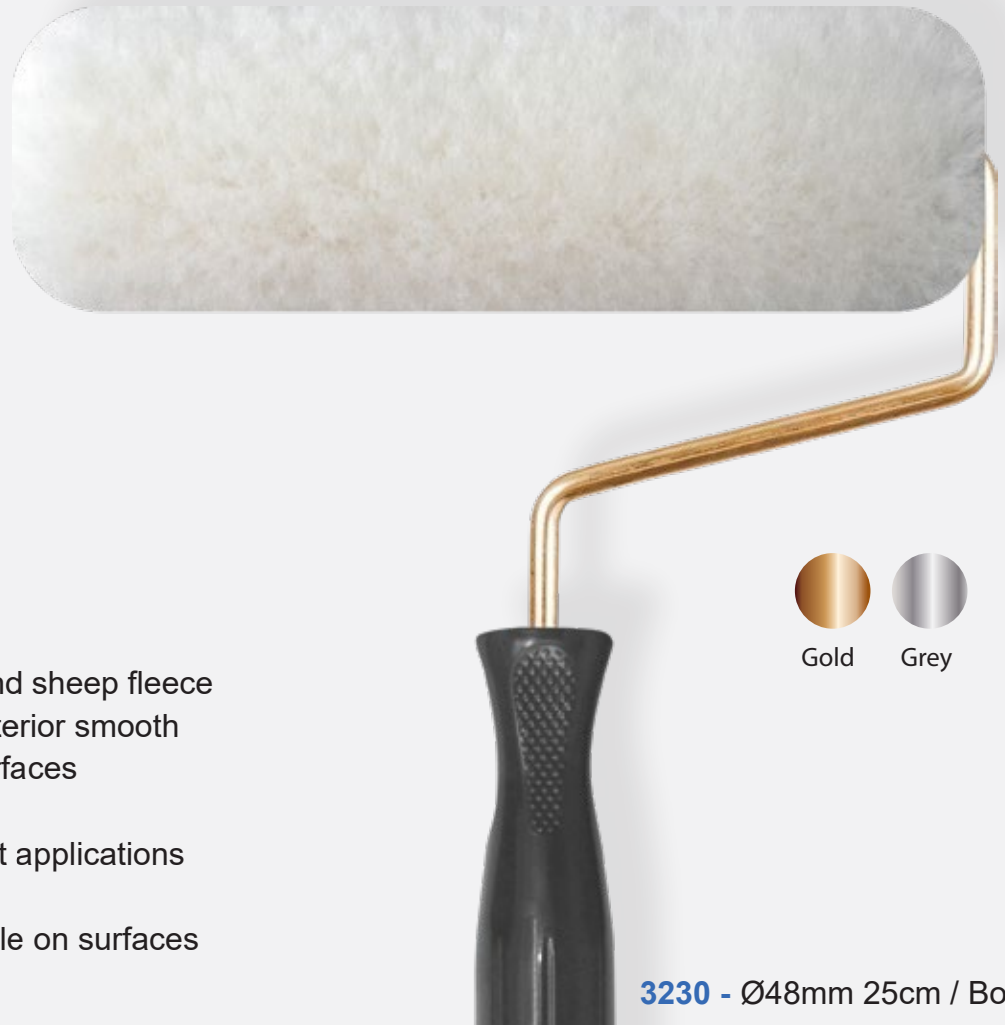

SHEEPSKIN ROLLER

- Made of natural lamb and sheep fleece
- Used for exterior and interior smooth surfaces and rough surfaces
- Rounded edge
- Used in all kinds of paint applications
- Paint does not splash
- Leaves no marks and pile on surfaces

Gold

Grey

HIGHLUX

3230 - Ø48mm 25cm / Box of 20

3233 - Ø15mm / 10cm / Box of 60